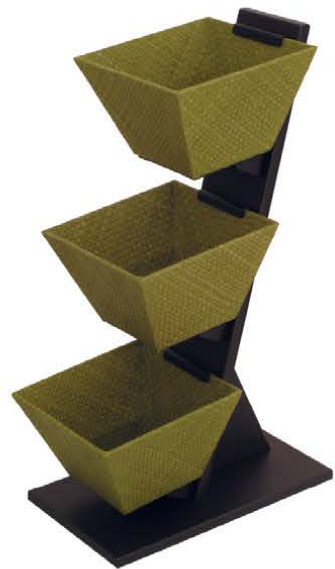

COLLECTIONS

BUFFET & PRESENTATION STANDS	10
BOWLS & TRAYS FOR STANDS	12
CLOCHES	14
RISERS	15
CLOCHE & RISER COMBINATIONS	16
TRAYS & PLATTERS	18
MENU COVERS & BILL PRESENTERS	20
PLACEMATS	22
ACCESSORIES	23

SWATCHES

BUFFET STANDS

301-S
stand for 3 small square
or 3 rectangle bowls,
leather match
18.50" x 6.00" x 10.75"
47.00 x 15.50 x 27.00 cm
java
case pack 1
bowls sold separately

301-S
stand for 3 small square
or 3 rectangle bowls,
leather match
18.50" x 6.00" x 10.75"
47.00 x 15.50 x 27.00 cm
java
case pack 1
bowls sold separately

348-3S
presentation stand
for 2 medium trays,
leather match
12.50" x 7.75" x 14.75"
32.00 x 19.50 x 37.25 cm
java
case pack 1
trays sold separately

302-3S
stand for 2 medium
square bowls,
leather match
14.50" x 7.75" x 12.25"
37.00 x 19.50 x 31.00 cm
java
case pack 1
bowls sold separately