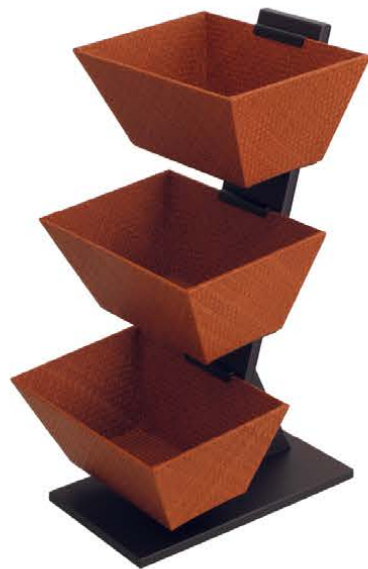

SWATCHES

BUFFET STANDS

301-S
stand for 3 small square
or 3 rectangle bowls,
leather match
18.50" x 6.00" x 10.75"
47.00 x 15.50 x 27.00 cm
java
case pack 1
bowls sold separately

301-S
stand for 3 small square
or 3 rectangle bowls,
leather match
18.50" x 6.00" x 10.75"
47.00 x 15.50 x 27.00 cm
java
case pack 1
bowls sold separately

348-3S
presentation stand
for 2 medium trays,
leather match
12.50" x 7.75" x 14.75"
32.00 x 19.50 x 37.25 cm
java
case pack 1
trays sold separately

302-3S
stand for 2 medium
square bowls,
leather match
14.50" x 7.75" x 12.25"
37.00 x 19.50 x 31.00 cm
java
case pack 1
bowls sold separately