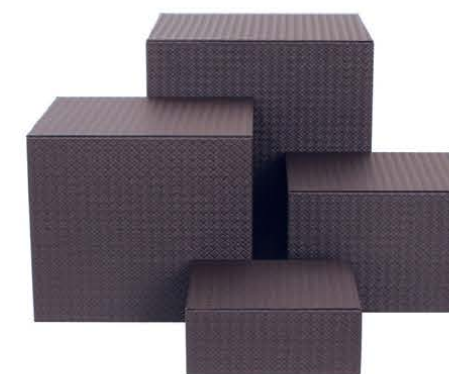

340-1F
set of 4 round nesting risers,
woven emboss leather match
10.00" x 9.00" diameter
25.50 x 23.00 cm diameter
java
case pack 1

341-1F
set of 4 square nesting risers,
woven emboss leather match
8.00" x 8.00" x 8.00"
20.50 x 20.50 x 20.50 cm
java
case pack 1