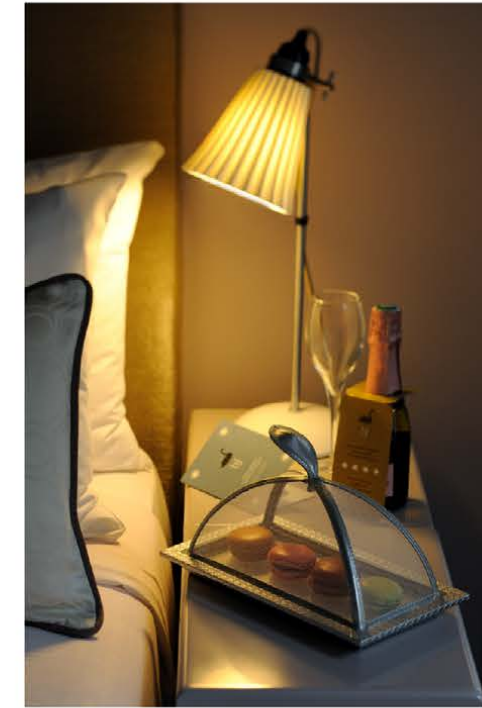

VIA MOTIF

FOOD & BEVERAGE

For more than two decades, Via Motif International has been a premier resource for innovative interior design accessories for fine hotels and resorts around the world. Over the years, Executive Chefs and Food & Beverage Directors have looked to Via Motif for unique ideas to add sophistication to their service presentations. Our meticulously handcrafted offerings range from in-room and poolside dining accessories to creative buffet concepts and tabletop accents. Distinguished by their inventive use of materials, clean design and exquisite attention to detail, the Via Motif range of Food & Beverage accessories adds a touch of casual luxury to any décor.