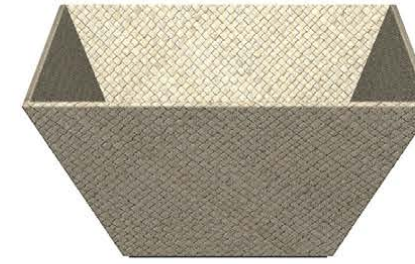

BOWLS & TRAYS FOR STANDS

301P
small square bowl, pandan
4.00" x 6.25" x 6.25"
10.00 x 16.00 x 16.00 cm
acorn, black, gray, java, natural,
olive, spice
case pack 6
for use with 301-S stand

301-2P
petite square bowl, pandan
3.00" x 4.50" x 4.50"
7.50 x 11.75 x 11.75 cm
acorn, black, gray, java, natural,
olive, spice
case pack 6
for use with 301-1S & 301-1C stand

301F
small square bowl,
woven emboss leather match
4.00" x 6.25" x 6.25"
10.00 x 16.00 x 16.00 cm
java
case pack 6
for use with 301-S stand

301-1P
small square bowl with base, pandan
6.25" x 6.25" x 4.25"
16.00 x 16.00 x 10.75 cm
acorn, java
case pack 4

302F
medium square bowl,
woven emboss leather match
4.75" x 9.50" x 9.50"
12.00 x 23.50 x 23.50 cm
java
case pack 6
for use with 302-3S & 302-4S stand

301-L, 302-L, 304-L
liners for small, medium
and rectangle bowls
natural