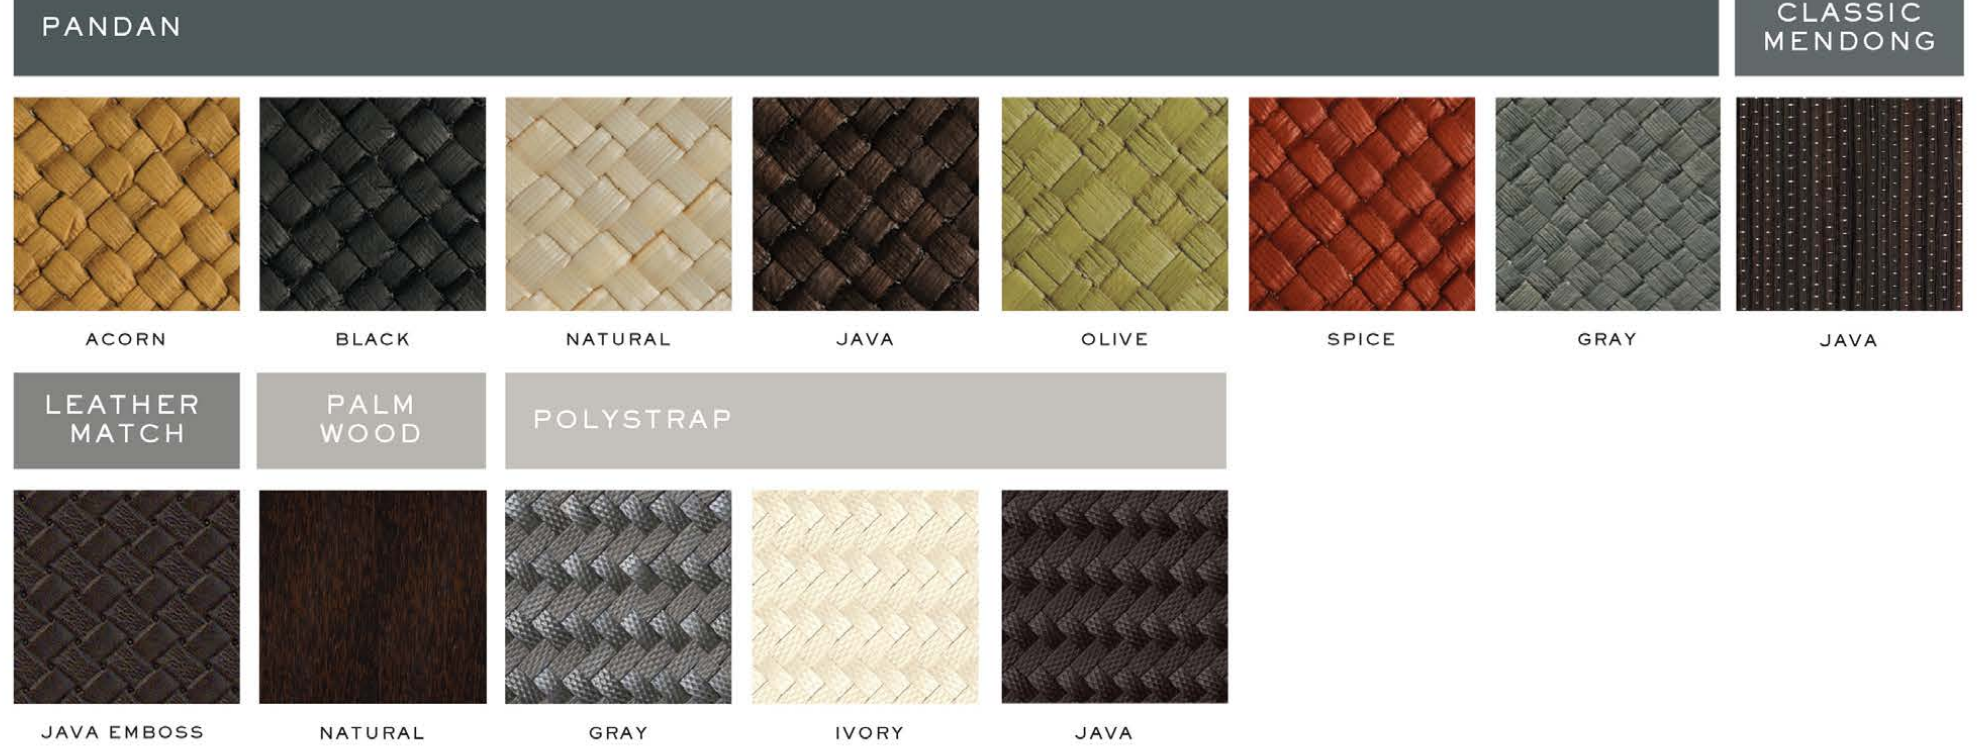

SWATCHES

BUFFET STANDS

301-S
stand for 3 small square
or 3 rectangle bowls,
leather match
18.50" x 6.00" x 10.75"
47.00 x 15.50 x 27.00 cm
java
case pack 1
bowls sold separately

301-S
stand for 3 small square
or 3 rectangle bowls,
leather match
18.50" x 6.00" x 10.75"
47.00 x 15.50 x 27.00 cm
java
case pack 1
bowls sold separately