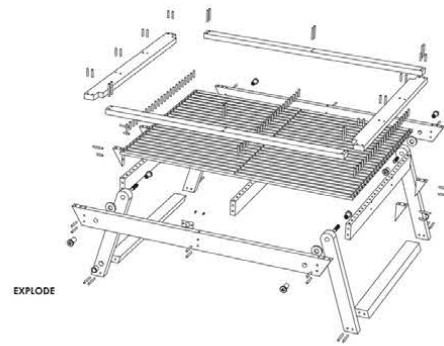

DESIGN

Beyond our extensive signature collections, Via Motif offers unique custom capabilities to the hospitality and design industries. With our in-house design studio, we are able to manage the entire process – from concept to fabrication – utilizing stunning materials developed from primarily sustainable resources. We collaborate with hotels, resorts, spas and restaurants around the world to create beautiful customized collections that reflect a reverence for nature and an appreciation for traditional craftsmanship.