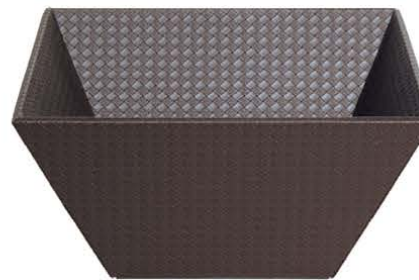

SWATCHES

BUFFET STANDS

301-S
stand for 3 small square
or 3 rectangle bowls,
leather match
18.50" x 6.00" x 10.75"
47.00 x 15.50 x 27.00 cm
java
case pack 1
bowls sold separately

301-S
stand for 3 small square
or 3 rectangle bowls,
leather match
18.50" x 6.00" x 10.75"
47.00 x 15.50 x 27.00 cm
java
case pack 1
bowls sold separately

302-4S
stand for 3 medium
square bowls,
leather match
21.75" x 7.75" x 12.25"
55.00 x 19.50 x 31.00 cm
java
case pack 1
bowls sold separately

348-2S
presentation stand
for 3 large trays,
leather match
21.75" x 7.75" x 17.50"
55.00 x 19.50 x 44.25 cm
java
case pack 1
trays sold separately

BOWLS & TRAYS FOR STANDS

301P
small square bowl, pandan
4.00" x 6.25" x 6.25"
10.00 x 16.00 x 16.00 cm
acorn, black, gray, java, natural,
olive, spice
case pack 6
for use with 301-S stand

301-2P
petite square bowl, pandan
3.00" x 4.50" x 4.50"
7.50 x 11.75 x 11.75 cm
acorn, black, gray, java, natural,
olive, spice
case pack 6
for use with 301-1S & 301-1C stand

301F
small square bowl,
woven emboss leather match
4.00" x 6.25" x 6.25"
10.00 x 16.00 x 16.00 cm
java
case pack 6
for use with 301-S stand

301-1P
small square bowl with base, pandan
6.25" x 6.25" x 4.25"
16.00 x 16.00 x 10.75 cm
acorn, java
case pack 4