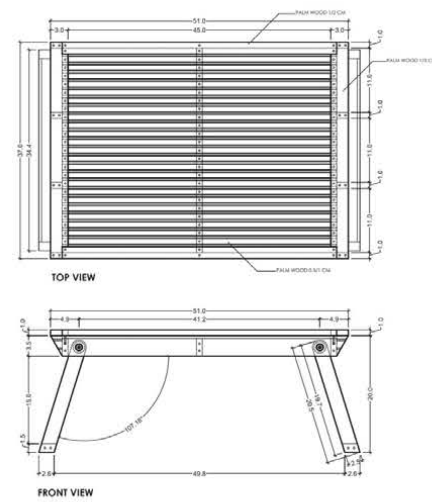

DESIGN

Beyond our extensive signature collections, Via Motif offers unique custom capabilities to the hospitality and design industries. With our in-house design studio, we are able to manage the entire process – from concept to fabrication – utilizing stunning materials developed from primarily sustainable resources. We collaborate with hotels, resorts, spas and restaurants around the world to create beautiful customized collections that reflect a reverence for nature and an appreciation for traditional craftsmanship.